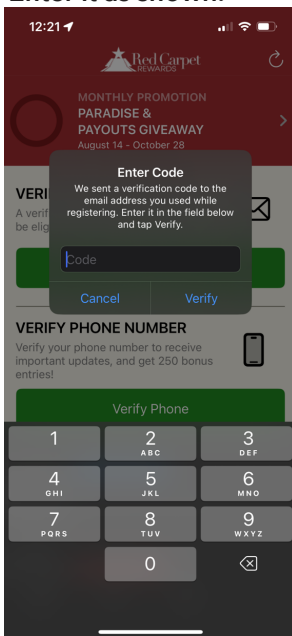

STEP 1: Download Red Carpet Rewards FREE from the App Store or Google play.

STEP 2:
Open the RCR app
Click on Register.

STEP 3:
Fill out the required fields and click Register.

STEP 4:
You'll be returned to the main screen. Input the email and PIN you just created and click Login.

These materials are ©2025 Prairie State Gaming. All rights reserved.

PRAIRIE STATE GAMING

PSGDarts.com

Account Set-up Guide

STEP 5:
Main screen appears and you must verify your email and phone number

STEP 6:
After clicking "Verify Email" a code will be emailed to the email account you registered with RCR. Enter it as shown.

STEP 7:
Click on the "Verify Phone" button. A code will be texted to the phone number you registered with RCR. Enter it as shown.

STEP 8:
Once verified, a screen like this will appear showing nearby Red Carpet Rewards promotions.

PROFILE SCREEN:
This is where you can view your information, opt-in to emails and more.

LOCATIONS SCREEN:
Look up nearby Prairie State Gaming locations to earn RCR entries.

MORE:
Under "More", you can view drawing rules and more.