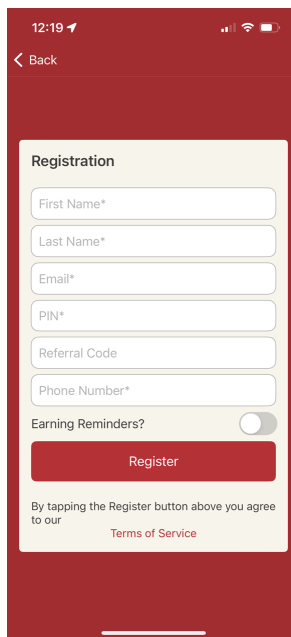

Account Set-up Guide

Thank you for downloading Red Carpet Rewards, Illinois' Best Player Loyalty App! This quick reference guide will help you get your Red Carpet Rewards account created and verified so you can be on your

way to earning entries as soon as possible. Simply follow the steps in this document to get in the game and start earning entries for Red Carpet Rewards big-time prizes!

NOTE: for Red Carpet Rewards to function correctly, you must allow Location Services and have Bluetooth on!

STEP 1: Download Red Carpet Rewards FREE from the App Store or Google play.

STEP 2:
Open the RCR app
Click on Register.

STEP 3:
Fill out the required fields and click Register.

STEP 4:
You'll be returned to the main screen. Input the email and PIN you just created and click Login.

PROFILE SCREEN:
This is where you can view your information, opt-in to emails and more.

LOCATIONS SCREEN:
Look up nearby Prairie State Gaming locations to earn RCR entries.

MORE:
Under "More", you can view drawing rules and more.