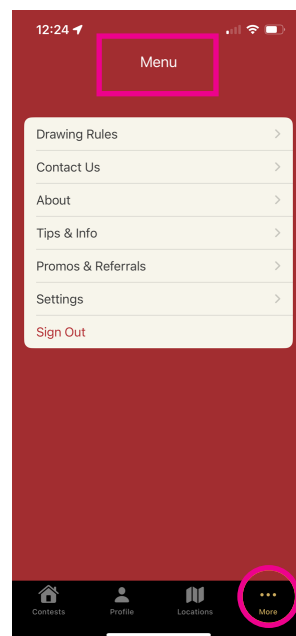

These materials are ©2025 Prairie State Gaming. All rights reserved.

PRAIRIE STATE GAMING

PSGDarts.com

Account Set-up Guide

STEP 5:
Main screen appears and you must verify your email and phone number

STEP 6:
After clicking "Verify Email" a code will be emailed to the email account you registered with RCR. Enter it as shown.

STEP 7:
Click on the "Verify Phone" button. A code will be texted to the phone number you registered with RCR. Enter it as shown.

STEP 8:
Once verified, a screen like this will appear showing nearby Red Carpet Rewards promotions.

PROFILE SCREEN:
This is where you can view your information, opt-in to emails and more.

LOCATIONS SCREEN:
Look up nearby Prairie State Gaming locations to earn RCR entries.

MORE:
Under "More", you can view drawing rules and more.