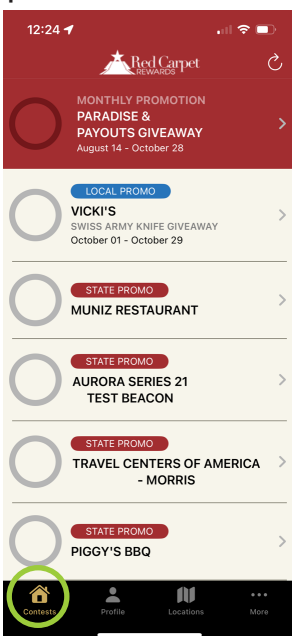

STEP 1: Download Red Carpet Rewards FREE from the App Store or Google play.

STEP 2:
Open the RCR app
Click on Register.

STEP 3:
Fill out the required fields and click Register.

STEP 4:
You'll be returned to the main screen. Input the email and PIN you just created and click Login.

These materials are ©2025 Prairie State Gaming. All rights reserved.

PRAIRIE STATE GAMING

PSGDarts.com

Account Set-up Guide

STEP 5:
Main screen appears and you must verify your email and phone number

STEP 6:
After clicking "Verify Email" a code will be emailed to the email account you registered with RCR. Enter it as shown.

STEP 7:
Click on the "Verify Phone" button. A code will be texted to the phone number you registered with RCR. Enter it as shown.

STEP 8:
Once verified, a screen like this will appear showing nearby Red Carpet Rewards promotions.

PROFILE SCREEN:
This is where you can view your information, opt-in to emails and more.

LOCATIONS SCREEN:
Look up nearby Prairie State Gaming locations to earn RCR entries.

MORE:
Under "More", you can view drawing rules and more.