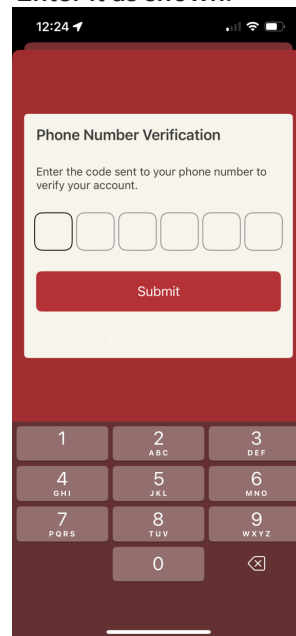

STEP 1: Download Red Carpet Rewards FREE from the App Store or Google play.

STEP 2:
Open the RCR app
Click on Register.

STEP 3:
Fill out the required fields and click Register.

STEP 4:
You'll be returned to the main screen. Input the email and PIN you just created and click Login.

These materials are ©2025 Prairie State Gaming. All rights reserved.

PRAIRIE STATE GAMING

PSGDarts.com

Account Set-up Guide

STEP 5:
Main screen appears and you must verify your email and phone number

STEP 6:
After clicking "Verify Email" a code will be emailed to the email account you registered with RCR. Enter it as shown.

STEP 7:
Click on the "Verify Phone" button. A code will be texted to the phone number you registered with RCR. Enter it as shown.

STEP 8:
Once verified, a screen like this will appear showing nearby Red Carpet Rewards promotions.

PROFILE SCREEN:
This is where you can view your information, opt-in to emails and more.

LOCATIONS SCREEN:
Look up nearby Prairie State Gaming locations to earn RCR entries.

MORE:
Under "More", you can view drawing rules and more.