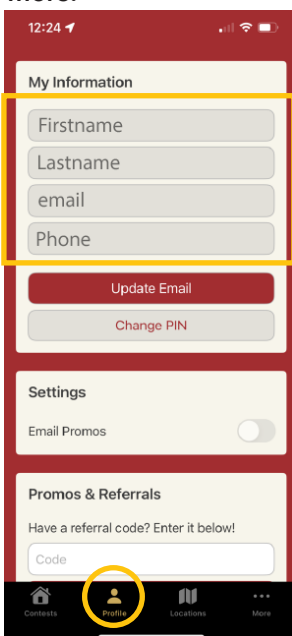

STEP 1: Download Red Carpet Rewards FREE from the App Store or Google play.

STEP 2:
Open the RCR app
Click on Register.

STEP 3:
Fill out the required fields and click Register.

STEP 4:
You'll be returned to the main screen. Input the email and PIN you just created and click Login.

These materials are ©2025 Prairie State Gaming. All rights reserved.

PRAIRIE STATE GAMING

PSGDarts.com

Account Set-up Guide

STEP 5:
Main screen appears and you must verify your email and phone number

STEP 6:
After clicking "Verify Email" a code will be emailed to the email account you registered with RCR. Enter it as shown.

STEP 7:
Click on the "Verify Phone" button. A code will be texted to the phone number you registered with RCR. Enter it as shown.

STEP 8:
Once verified, a screen like this will appear showing nearby Red Carpet Rewards promotions.

PROFILE SCREEN:
This is where you can view your information, opt-in to emails and more.

LOCATIONS SCREEN:
Look up nearby Prairie State Gaming locations to earn RCR entries.

MORE:
Under "More", you can view drawing rules and more.