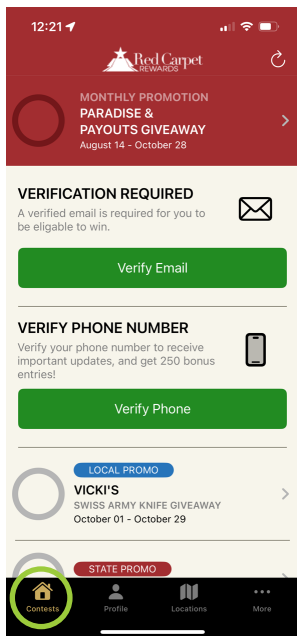

STEP 1: Download Red Carpet Rewards FREE from the App Store or Google play.

STEP 2:
Open the RCR app
Click on Register.

STEP 3:
Fill out the required fields and click Register.

STEP 4:
You'll be returned to the main screen. Input the email and PIN you just created and click Login.

These materials are ©2025 Prairie State Gaming. All rights reserved.

PRAIRIE STATE GAMING

PSGDarts.com

Account Set-up Guide

STEP 5:
Main screen appears and you must verify your email and phone number

STEP 6:
After clicking "Verify Email" a code will be emailed to the email account you registered with RCR. Enter it as shown.

STEP 7:
Click on the "Verify Phone" button. A code will be texted to the phone number you registered with RCR. Enter it as shown.

STEP 8:
Once verified, a screen like this will appear showing nearby Red Carpet Rewards promotions.

PROFILE SCREEN:
This is where you can view your information, opt-in to emails and more.

LOCATIONS SCREEN:
Look up nearby Prairie State Gaming locations to earn RCR entries.

MORE:
Under "More", you can view drawing rules and more.