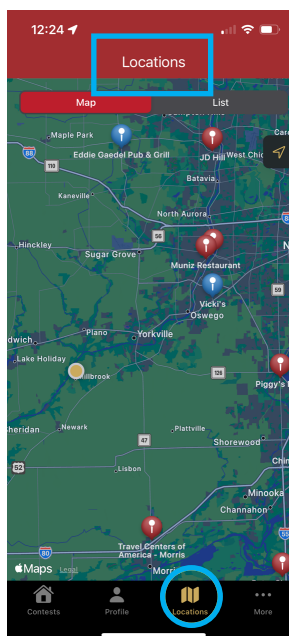

STEP 7:
Click on the "Verify Phone" button. A code will be texted to the phone number you registered with RCR. Enter it as shown.

STEP 8:
Once verified, a screen like this will appear showing nearby Red Carpet Rewards promotions.

PROFILE SCREEN:
This is where you can view your information, opt-in to emails and more.

LOCATIONS SCREEN:
Look up nearby Prairie State Gaming locations to earn RCR entries.

MORE:
Under "More", you can view drawing rules and more.